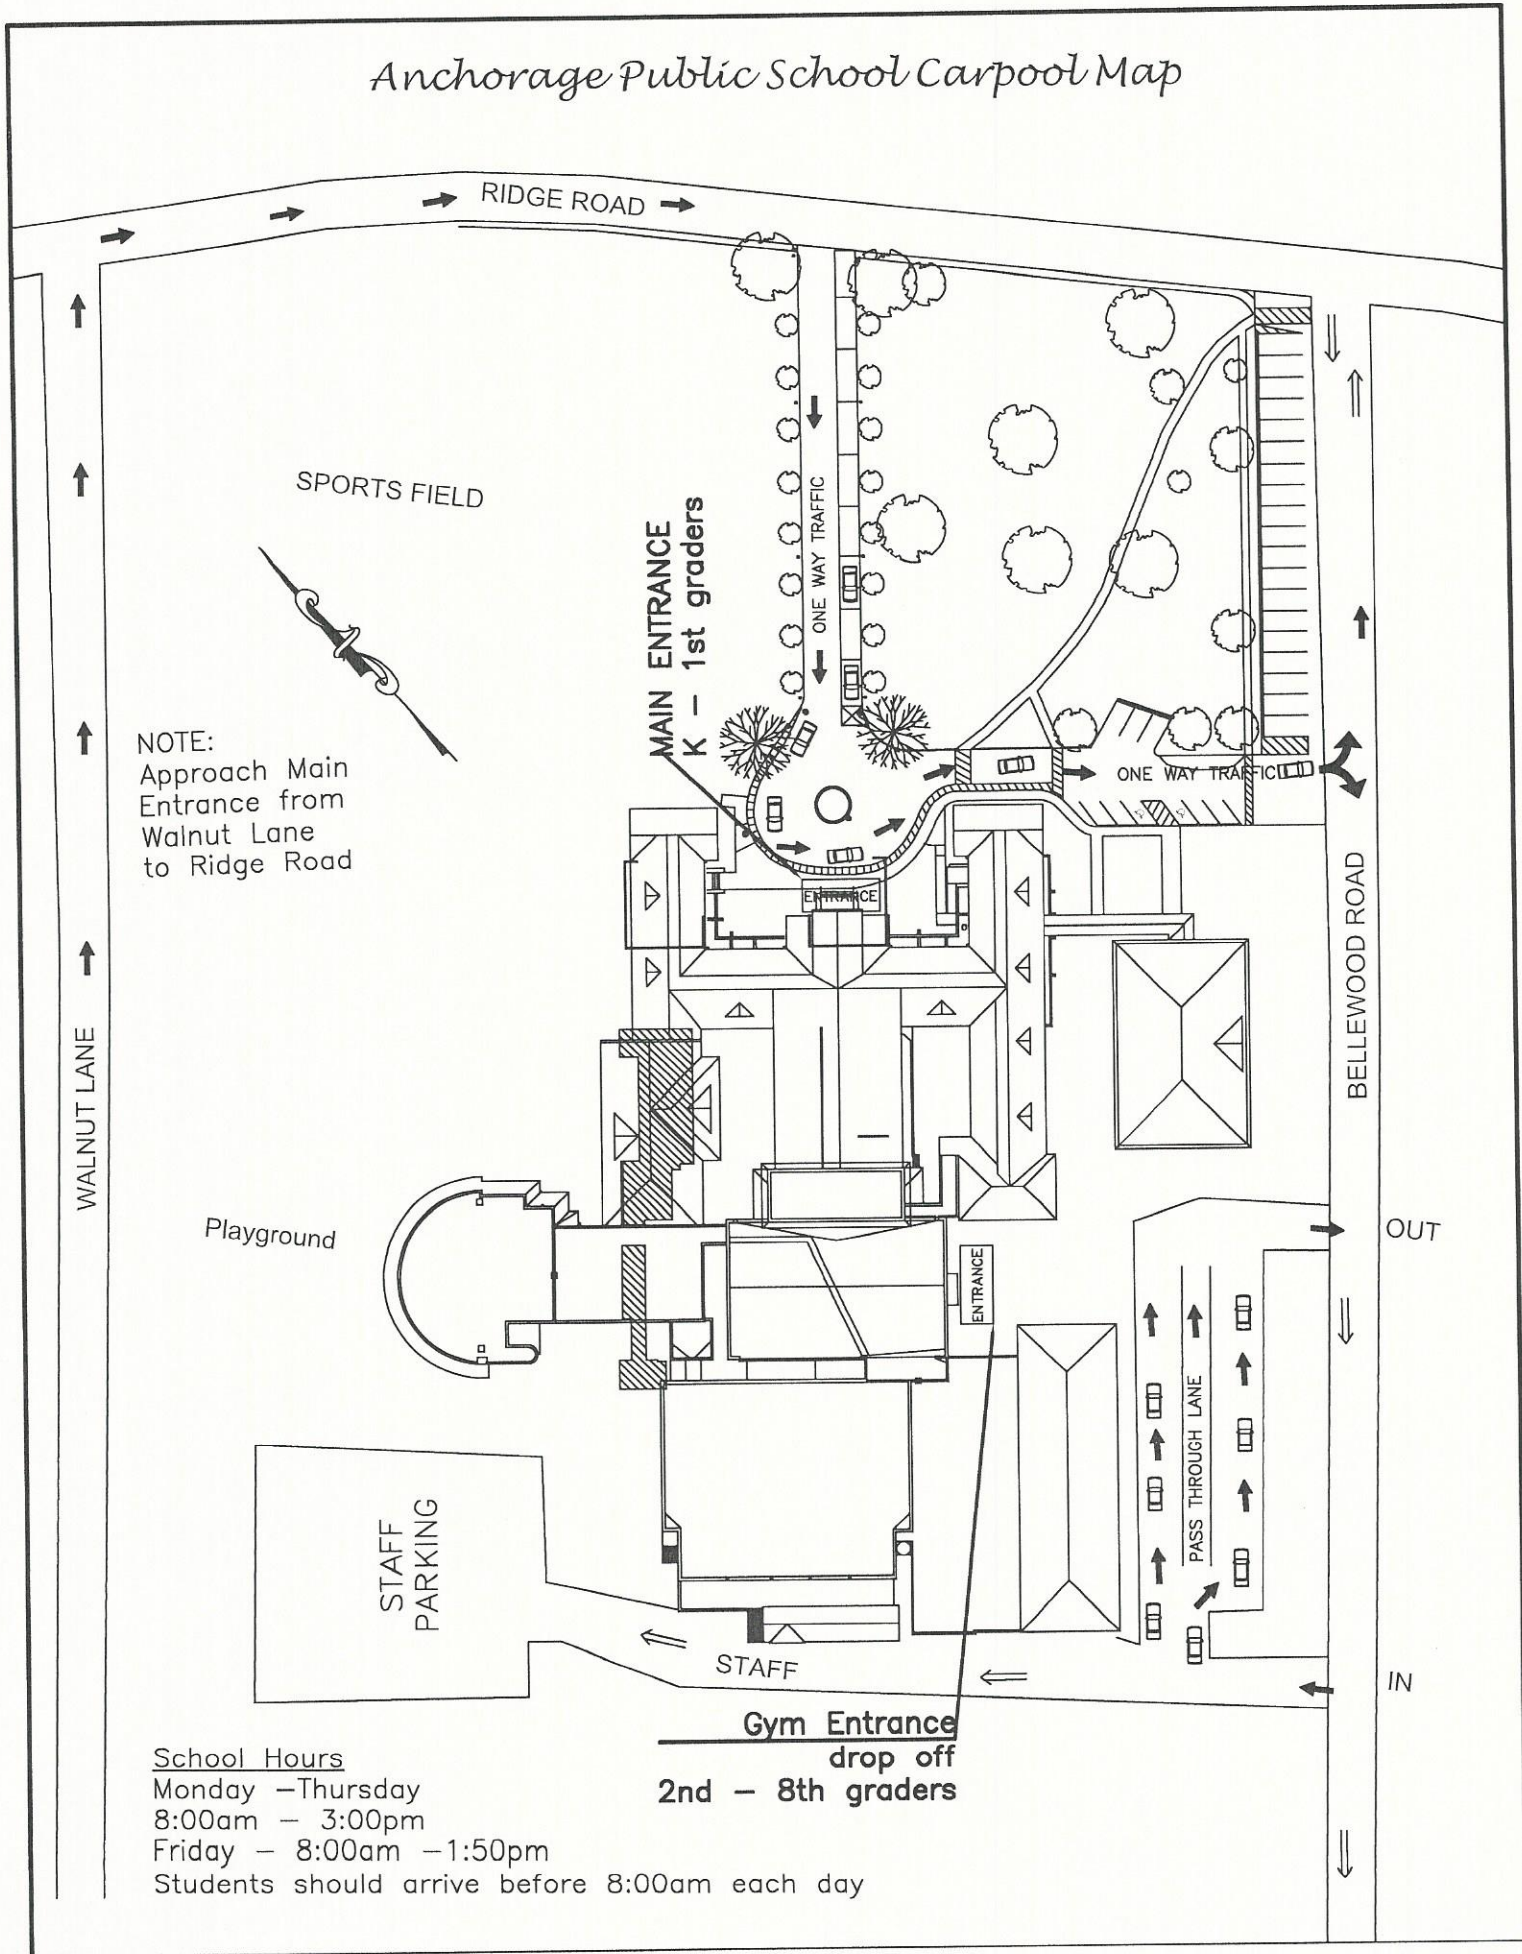

Anchorage Public School Carpool Map

NOTE:
Approach Main
Entrance from
Walnut Lane
to Ridge Road

School Hours
 Monday - Thursday
 8:00am - 3:00pm
 Friday - 8:00am - 1:50pm
 Students should arrive before 8:00am each day

Gym Entrance
 drop off
 2nd - 8th graders