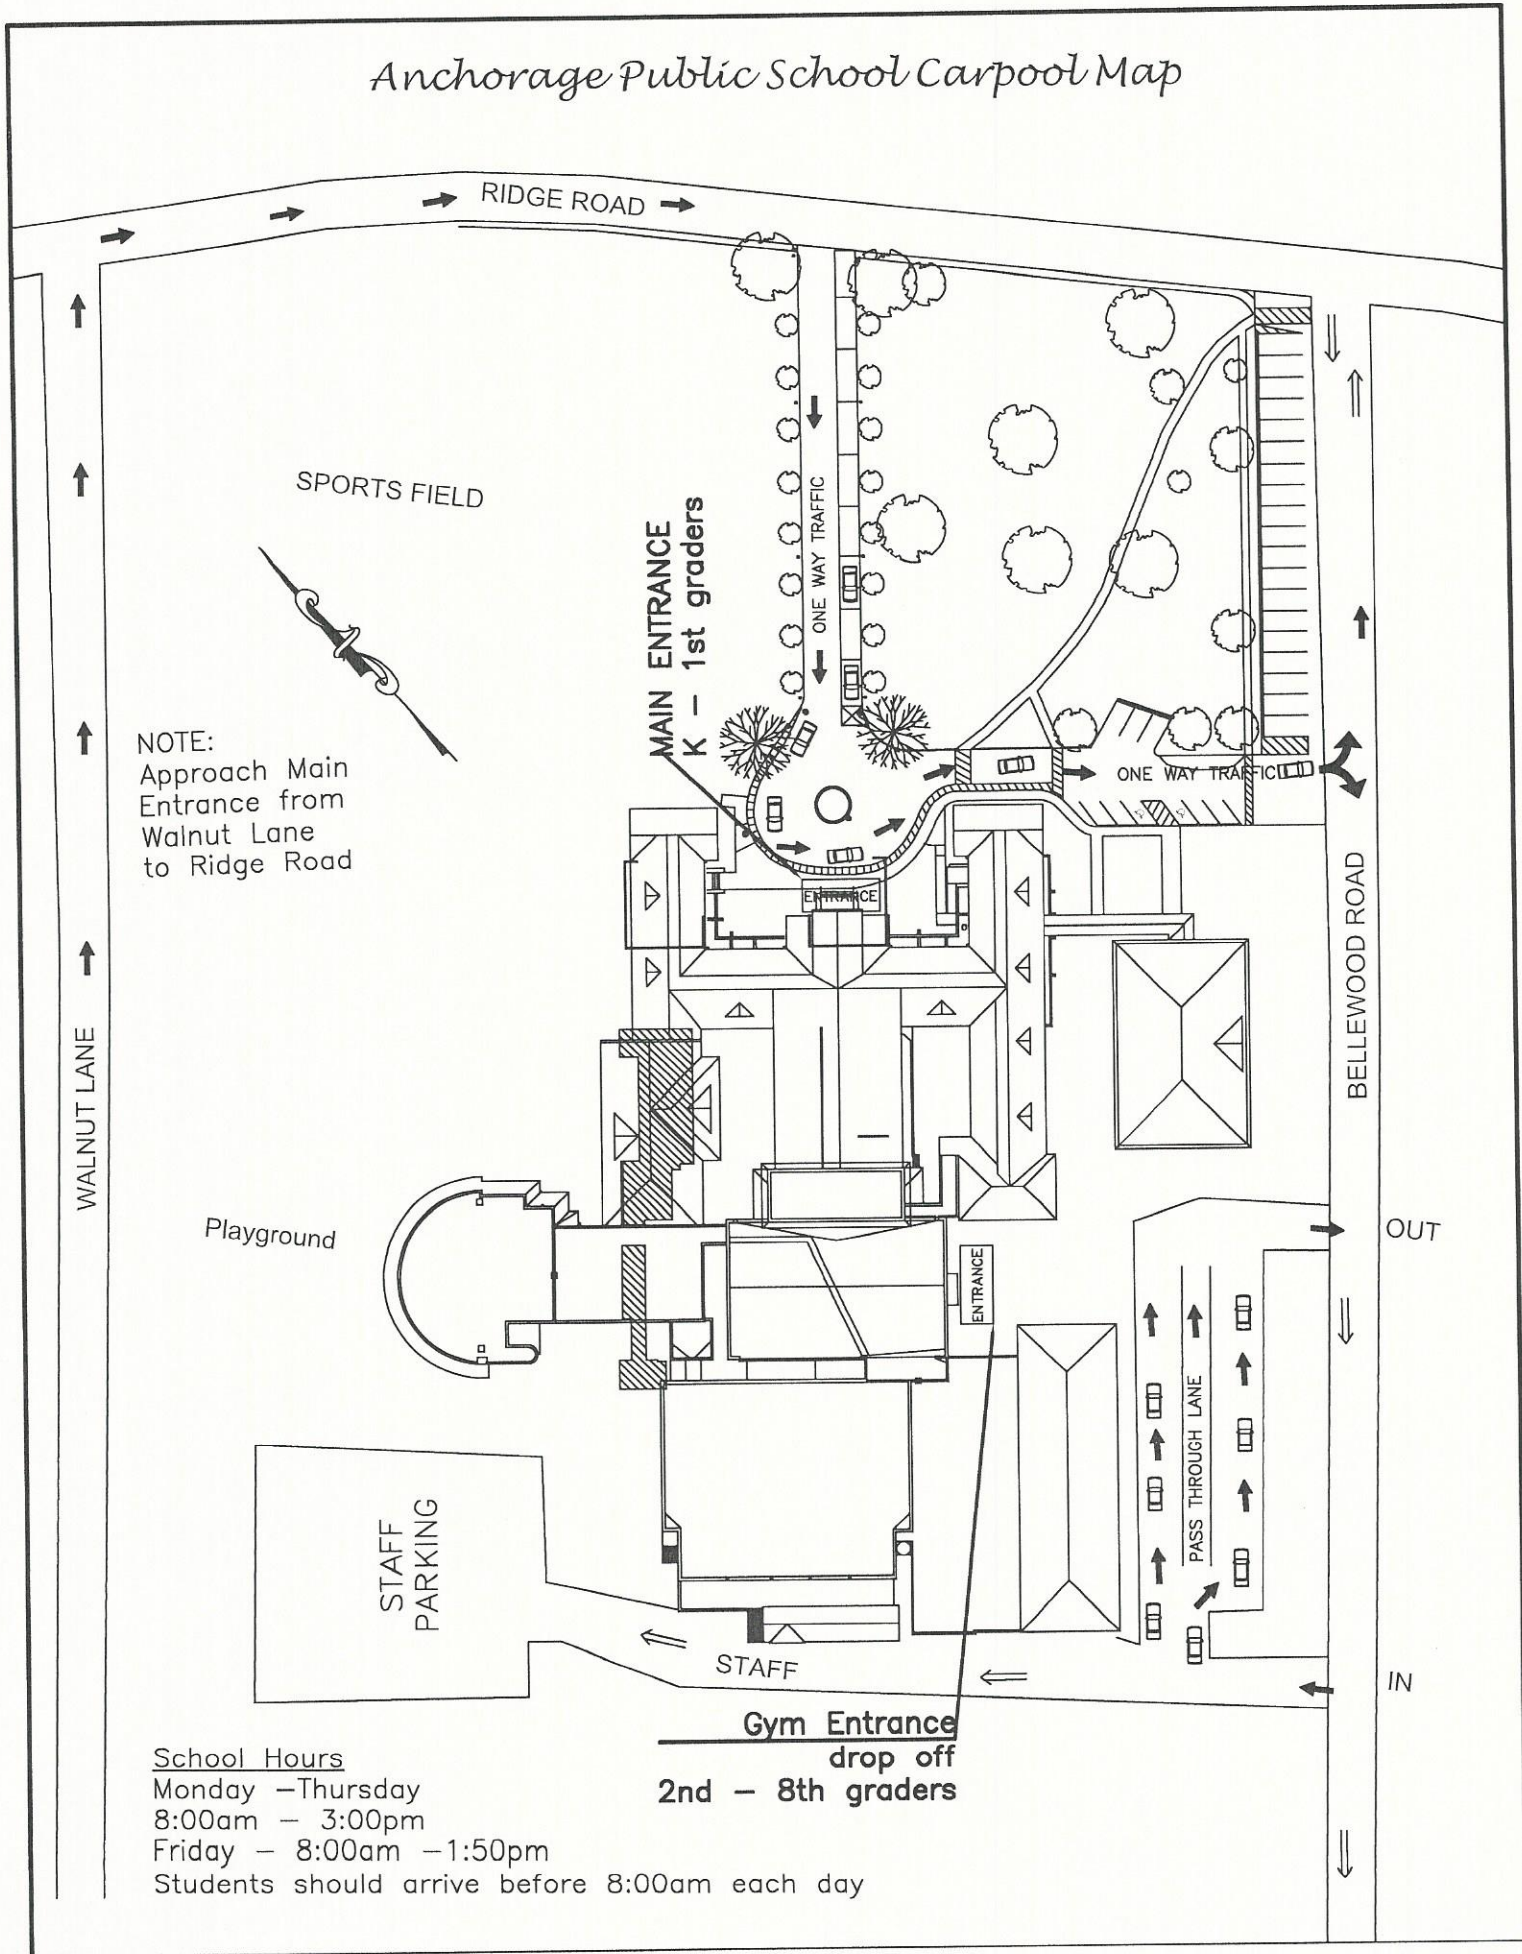

# Anchorage Public School Carpool Map

NOTE:  
Approach Main  
Entrance from  
Walnut Lane  
to Ridge Road

School Hours  
 Monday - Thursday  
 8:00am - 3:00pm  
 Friday - 8:00am - 1:50pm  
 Students should arrive before 8:00am each day

**Gym Entrance**  
 drop off  
 2nd - 8th graders